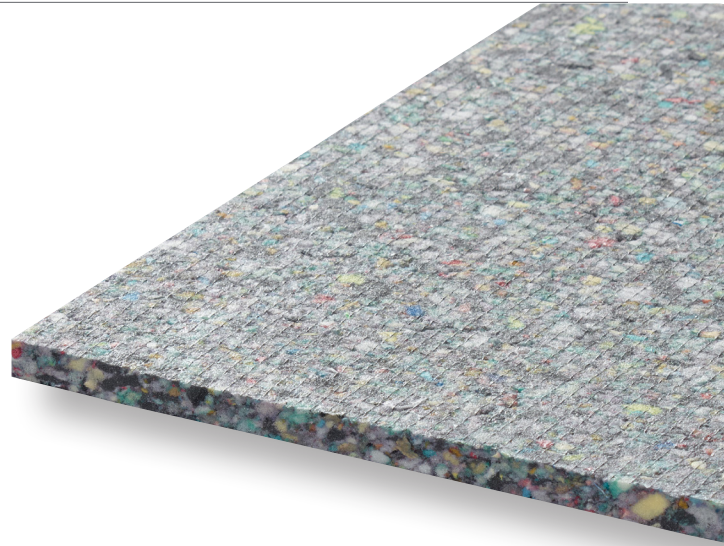

Ruby

is a 100% recycled carpet cushion that enhances the life of your carpet and is an affordable support and comfort for your home.

Features

- Durable performance and comfort
- Enhances the life of your carpet
- Warranty to original purchaser
- Made from 100% recycled content and is also recyclable
- Soft and affordable

Density	8.0 lbs/ft ³	8.0 lbs/ft ³	8.0 lbs/ft ³	8.0 lbs/ft ³
Thickness	1/4"	3/8"	7/16"	1/2"
Roll Size	6' x 45' (30 yds ²)	6' x 45' (30 yds ²)	6' x 45' (30 yds ²)	6' x 45' (30 yds ²)
Square Yards per roll	30	30	30	30
FHA Class	Class II	Class II	Class II	Class II
Insulation Rating	R 0.91	R 1.37	R 1.6	R 1.82
Recycled Content	Yes	Yes	Yes	Yes
Recyclable	Yes	Yes	Yes	Yes
Cushion Warranty	15 year	15 year	15 year	15 year